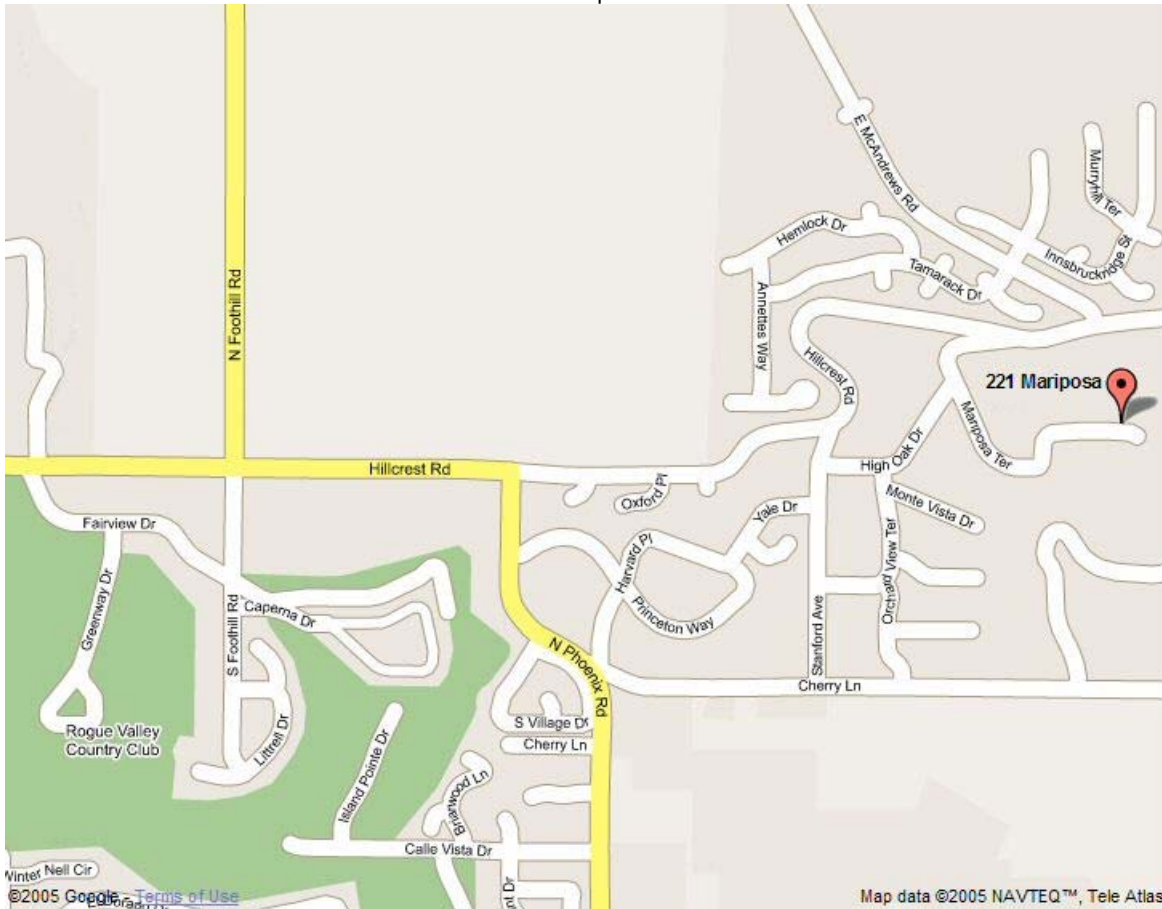

For Sale By Owner

Medford, Oregon

Offered at \$825,000

MAP and DIRECTIONS for 221 Mariposa Terrace, Medford, Oregon

Map

DIRECTIONS

From southern locations (e.g., Ashland, Oregon, or California):

1. Take **Interstate 5 North** to the Phoenix, Oregon exit (**Exit 24 - Fern Valley Rd.**).
2. From the off ramp, take a **RIGHT** on **Fern Valley Rd.** and go 0.1 mile.
3. Take the first **LEFT** to **North Phoenix Rd.**, going north.
4. Take **North Phoenix Rd.** for 3 miles
5. Turn **RIGHT** on **Cherry Lane.**
6. Take the first **LEFT** on **Stanford Ave.**
7. Take the 2nd **RIGHT** on **High Oak Dr.**
8. **High Oak Dr.** ends at **Mariposa Terrace.**
9. Take a **RIGHT** on **Mariposa Terrace** and drive up the hill to 221 (on the left/uphill side near the end circle).

From downtown Medford, Oregon:

1. Take **Main St.** eastbound till it curves to the left (approx. 1.2 miles after passing under I-5) and becomes **Valley View Dr.**
2. Follow **Valley View Dr.** for 0.2 miles, to the second **RIGHT** which is **Hillcrest Rd.**
3. Take a **RIGHT** on **Hillcrest Rd.**
4. Take **Hillcrest Rd.** for 1.8 miles, past the Rogue Valley Country Club and up the hill to **Stanford Ave.**
5. Take a **RIGHT** on **Stanford Ave.**
6. Take the 1st **LEFT** on **High Oak Dr.**
7. **High Oak Dr.** ends at **Mariposa Terrace.**
8. Take a **RIGHT** on **Mariposa Terrace** and drive up the hill to 221 (on the left/uphill side near the end circle).

From northern Medford, Oregon:

1. Take **McAndrews Rd.** north till it ends at **Hillcrest Rd.**
2. Take a **RIGHT** on **Hillcrest Rd.**
3. Take **Hillcrest Rd.** south for 0.15 miles to **Mariposa Terrace.**
4. Take a **LEFT** on **Mariposa Terrace** and drive up the hill to 221 (on the left/uphill side near the end circle).